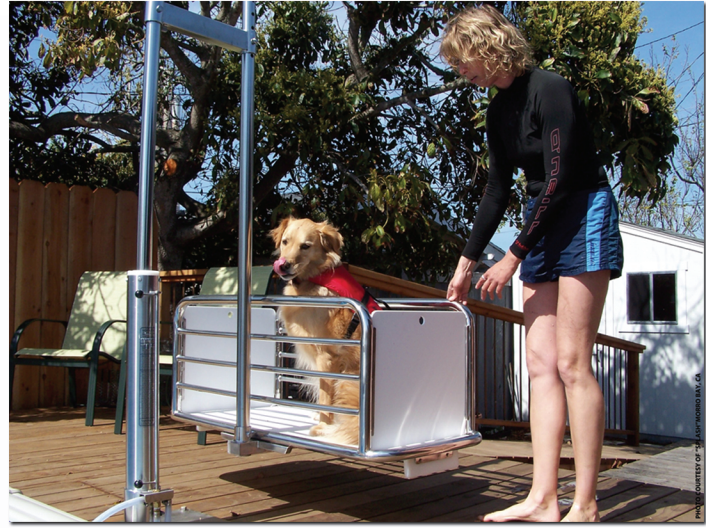

AQUATIC ACCESS INC.

Is Aquatic Access going to the dogs?

Yes! And the dogs are loving it!

The innovative Aquatic Access Dog Lift is built by dog lovers for dog lovers and it is obvious in the design. Constructed of top quality stainless steel and plastic, the custom-designed lift is affectionately called, “the puppy lift” in the Aquatic Access factory. With end gates in place, the puppy lift platform provides a safe and easy transfer into and out of the water for canine aquatic therapy. The lift platform is strategically sized, and is fitted with removable end gates to give the animal a sense of security without an excessive feeling of restraint. This makes the transfer stress-free for the dog, thus maintaining the easy, relaxed environment so essential for a successful therapy session. When the end gates are removed, the lift’s carrier becomes a comfortable working platform. The animal is properly positioned to enable the manipulation and massage of limbs and joints by the therapist. Attached to our pool lift Model IGRC, the puppy lift gives the animal therapist complete control over the therapeutic environment to the benefit of the patients.

Canine aquatic therapy improves mobility and aids recovery from orthopedic injury. Now dogs can benefit from a rehab technique that humans have been enjoying for years.

Call and ask about the Aquatic Access Dog Lift today.

Perfect Lifting Device

Perfect working Surface

1921 Production Drive, Louisville, KY 40299-2110
Ph 502.425.5817 Toll Free 800.325.5438 Fax 502.425.9607

www.AquaticAccess.com
DogLift@AquaticAccess.com